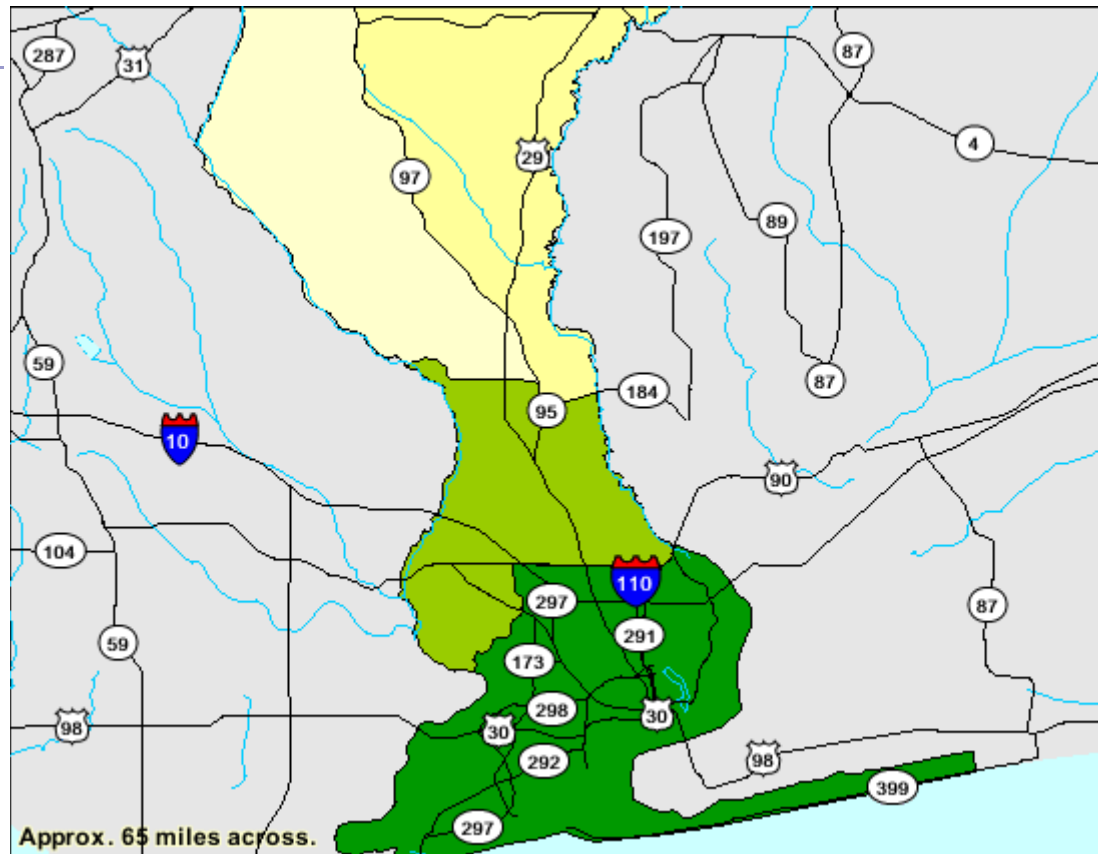

THOMAS MAP 1: TM-P001. Total Persons: 2000; Created for Penn State Assignment
Universe: Total population
Data Set: Census 2000 Summary File 1 (SF 1) 100-Percent Data
Escambia County, Florida by County Subdivision

4485 - 4485
10159 - 10159
43737 - 43737
236029 - 236029

Features

- Major Road
- Street
- Stream/Waterbody
- Stream/Waterbody

Items in gray text are not visible at this zoom level

Source: U.S. Census Bureau, Census 2000 Summary File 1, Matrix P1

Scale 1:660000 inches

Analysis by Thomas:

The above choropleth shows a distribution of the population of Escambia County Florida. The areas have been divided into areas that show the number of persons living in an area as of the year 2000. From the distribution it is obvious that most of the population of Escambia County resides in the southern half of the County.